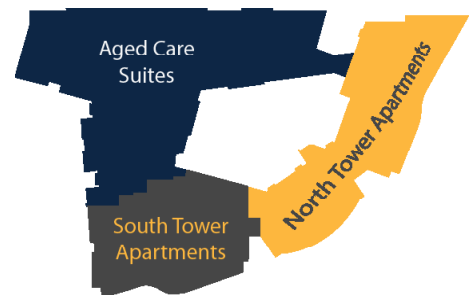

We have an on-site medical centre including its own doctors, dentist, chemist and physio. Hospitals and allied health care services are only minutes away.

Portofino has beautiful views not only within the contemporary designed accommodation, but also to the grand views around the building. Residents can embrace the sights sound, and entertainment of the neighbouring Portside, Eat Street Northshore and Racecourse Road precincts.

Portofino Hamilton is a non-smoking home.

ACTIVITIES

Along with relaxing in one of many lounges and entertainment venues, residents also have access to a range of activities including: exercise classes, worship services, movies, concerts, games and theme days, as well as Happy Hour.

FACILITIES

- Heated Pool
- Fitness Studio
- Piazza
- Cafe
- Hairdresser
- Men's Shed
- Theatre
- Lounges
- Library
- Retail
- Medical Center

Join us on a *Portofino tour* to discover our various design features to enhance your quality of life.