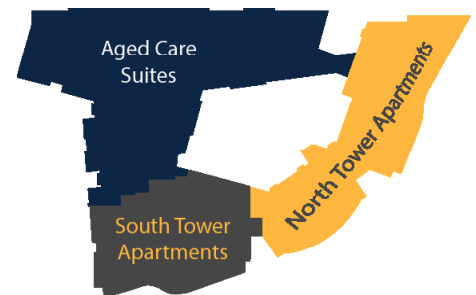

We have an on-site medical centre including its own doctors, dentist, chemist and physio. Hospitals and allied health care services are only minutes away.

Portofino has beautiful views not only within the contemporary designed accommodation, but also to the grand views around the building. Residents can embrace the sights sound, and entertainment of the neighbouring Portside, Eat Street Northshore and Racecourse Road precincts.

Portofino Hamilton is a non-smoking home.

ACTIVITIES

Along with relaxing in one of many lounges and entertainment venues, residents also have access to a range of activities including: exercise classes, worship services, movies, concerts, games and theme days, as well as Happy Hour.

FACILITIES

- Heated Pool
- Fitness Studio
- Piazza
- Cafe
- Hairdresser
- Men's Shed
- Theatre
- Lounges
- Library
- Retail
- Medical Center

Join us on a *Portofino tour* to discover our various design features to enhance your quality of life.